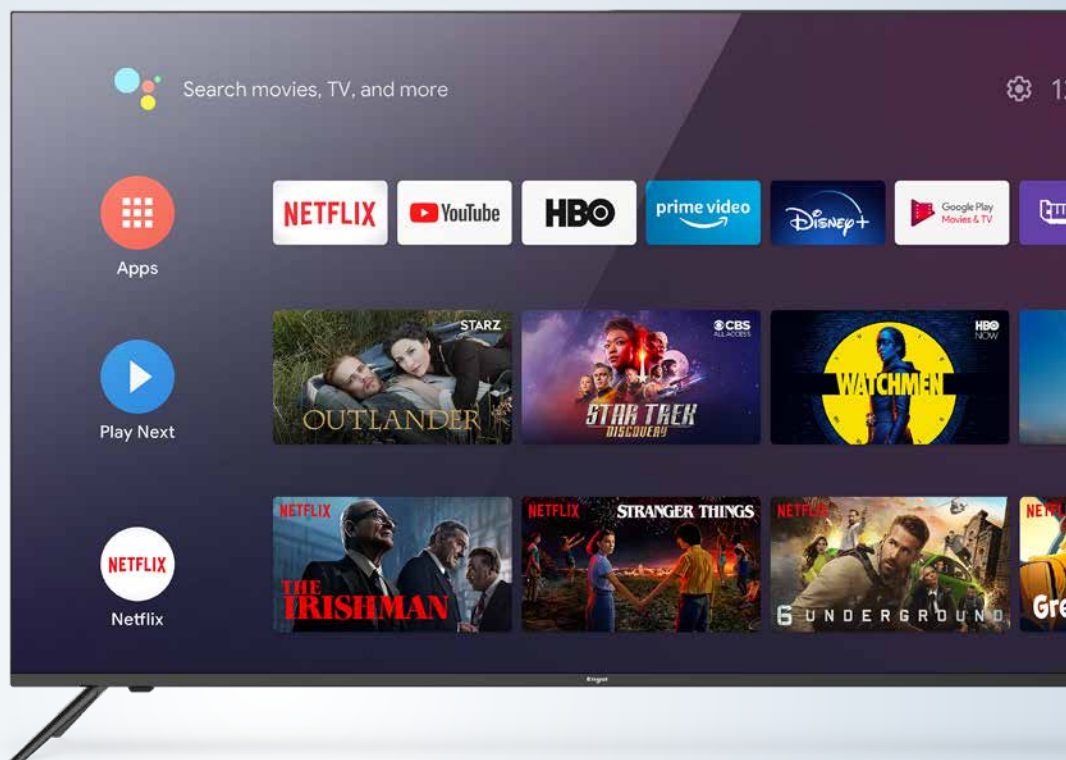

Engel

LE 5090 ATV

Televisor LED UHD de 50"

androidtv

Chromecast
built-in

NETFLIX

HBO

prime video

M+
movistar

Disney+

4K
ULTRA HD

HDR10

4x HDMI™

3x USB 2.0

DVB-T2

PVR
READY